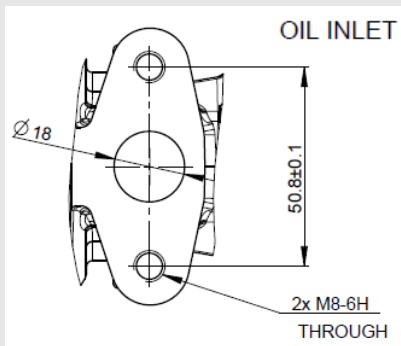

Turbo cartridge

CHRA315015