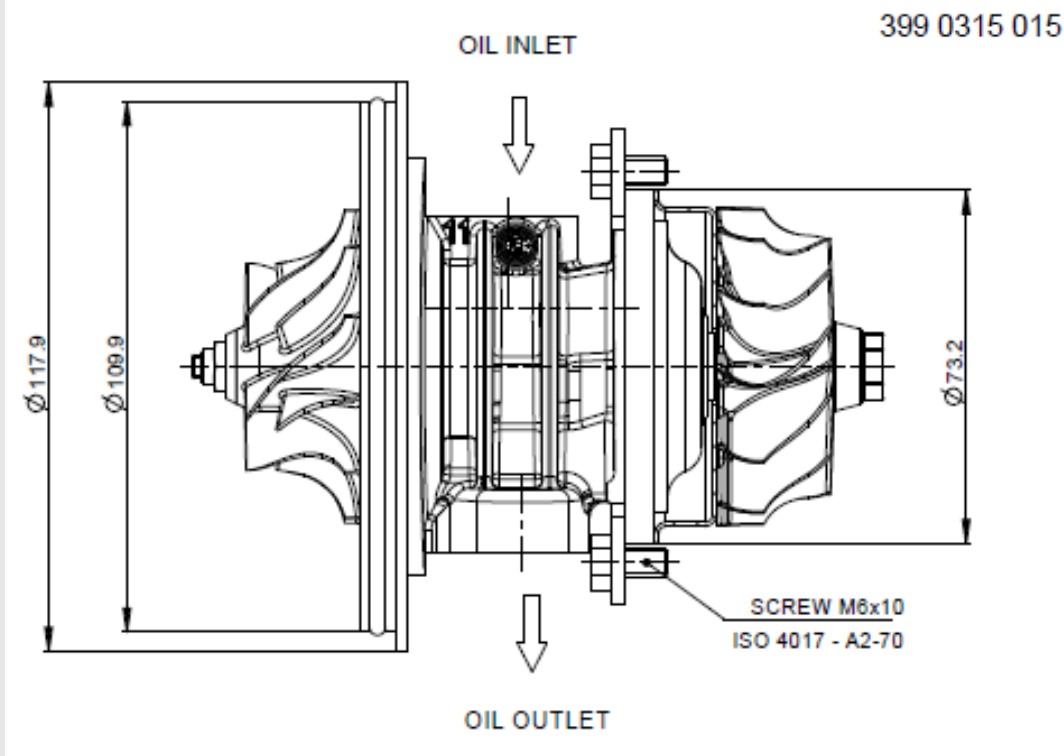

Turbo cartridge

CHRA315015