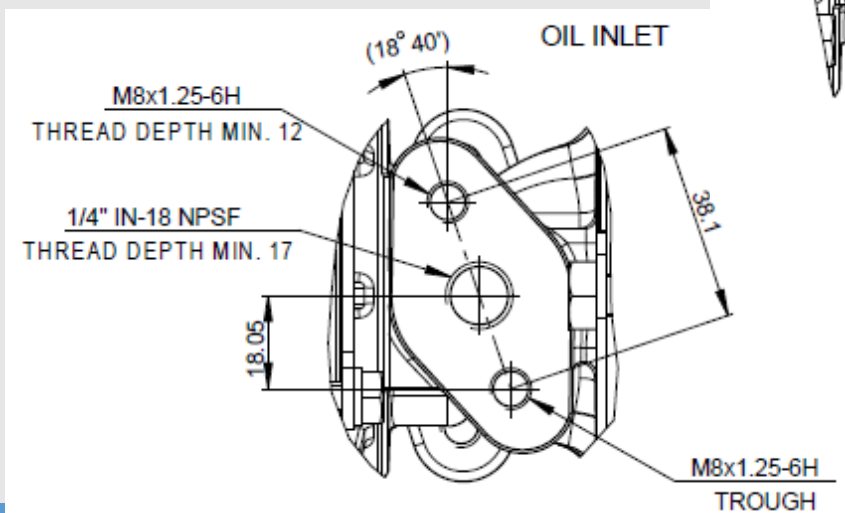

Turbo cartridge

CHRA323037