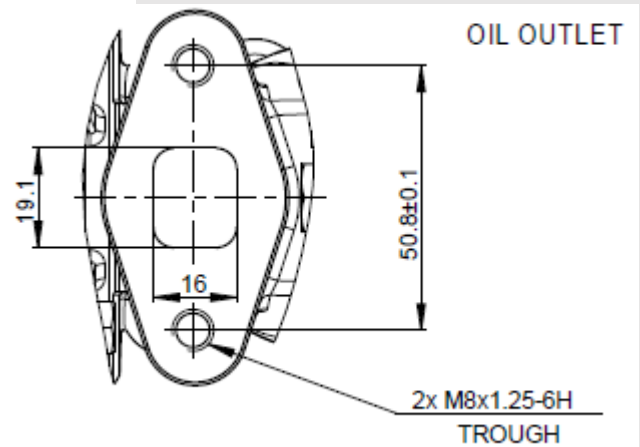

Turbo cartridge

CHRA323037