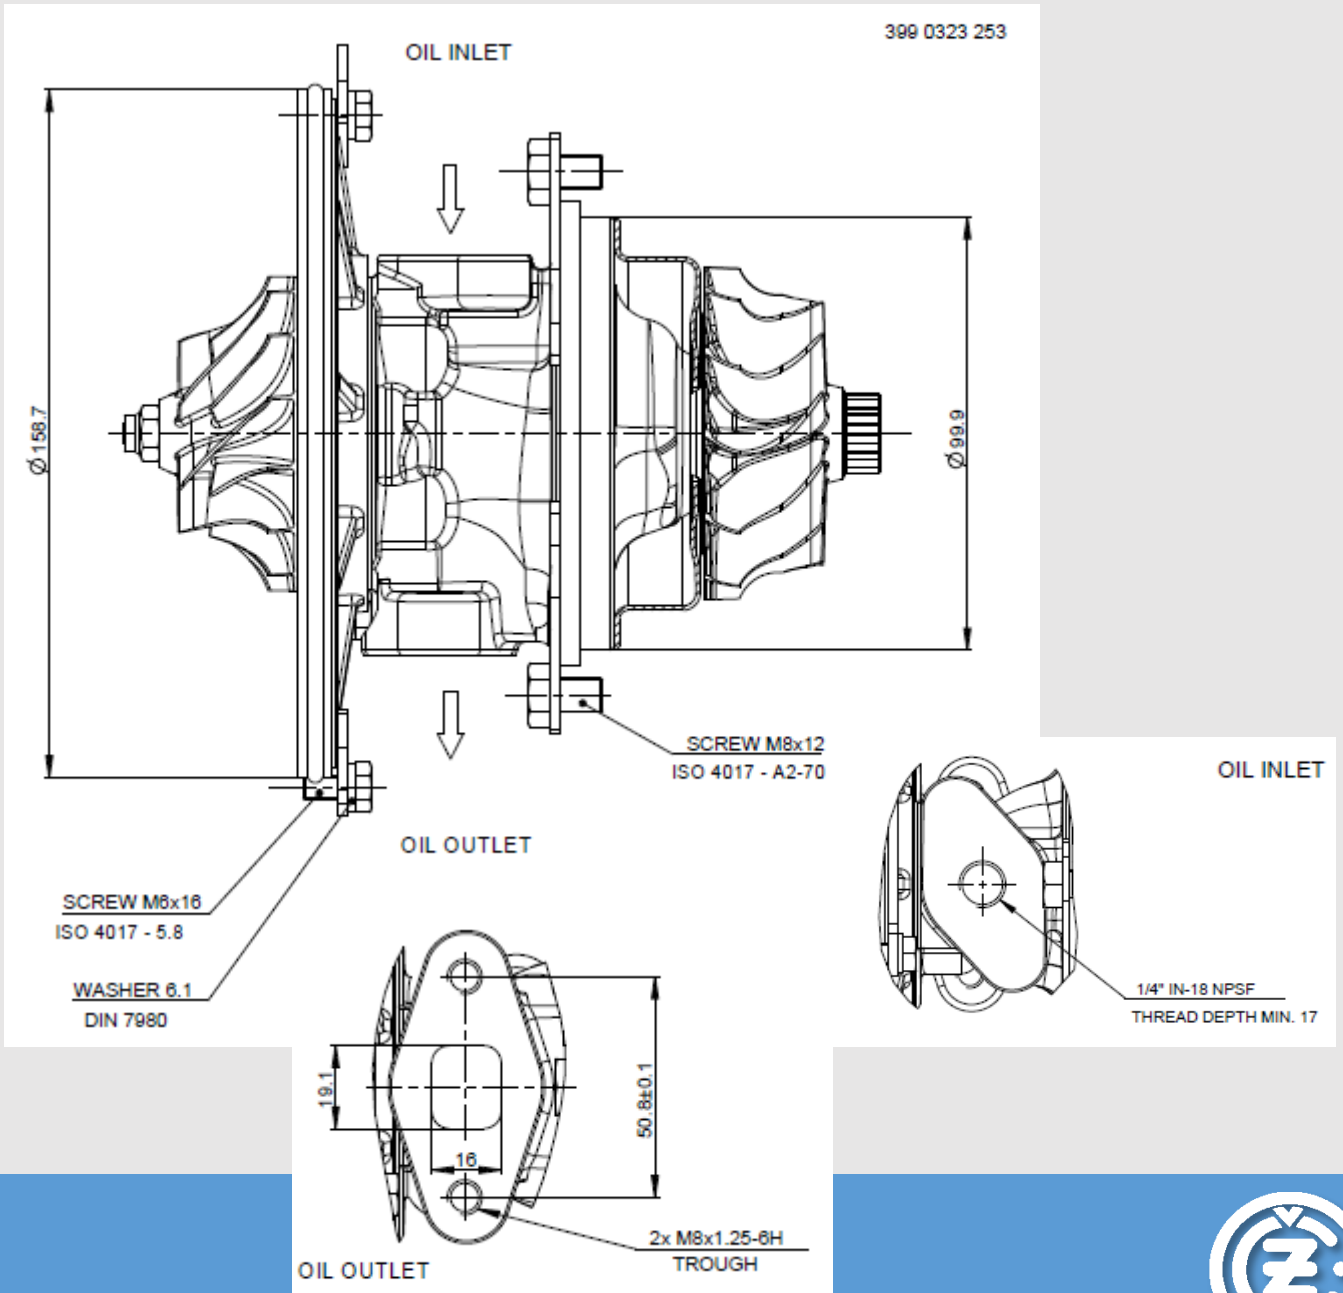

Turbo cartridge

CHRA323253

# OEM Turbo	# CZ Turbo	Engine Model	Aerodynamic specification	Start of production	Emission standard
RE536293	C23-253-02	4045	7760WAS0/13.213 SD	2007-2012	Tier 3
RE550935	C23-253-02	4045	7760WAS0/13.213 SD	2012	Tier 3