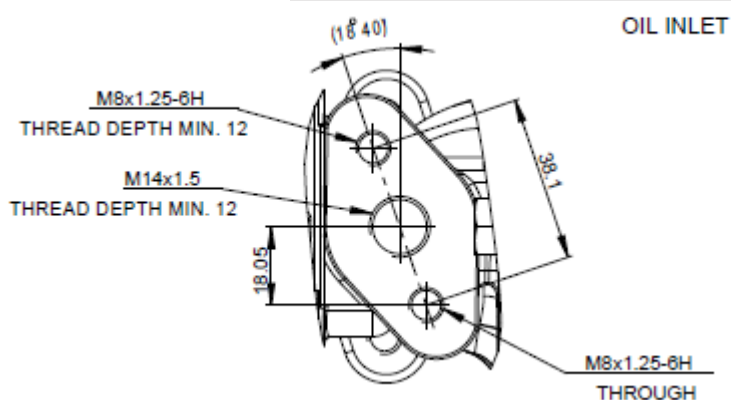

AGCO Sisu Power

Turbo cartridge

CHRA323261

# OEM Turbo	# CZ Turbo	Engine Model	Aerodynamic specification	Start of production	Emission standard
836873412	C23-261-01	66CTA 4V	7767WBS0/13.213X	2008	Tier 3