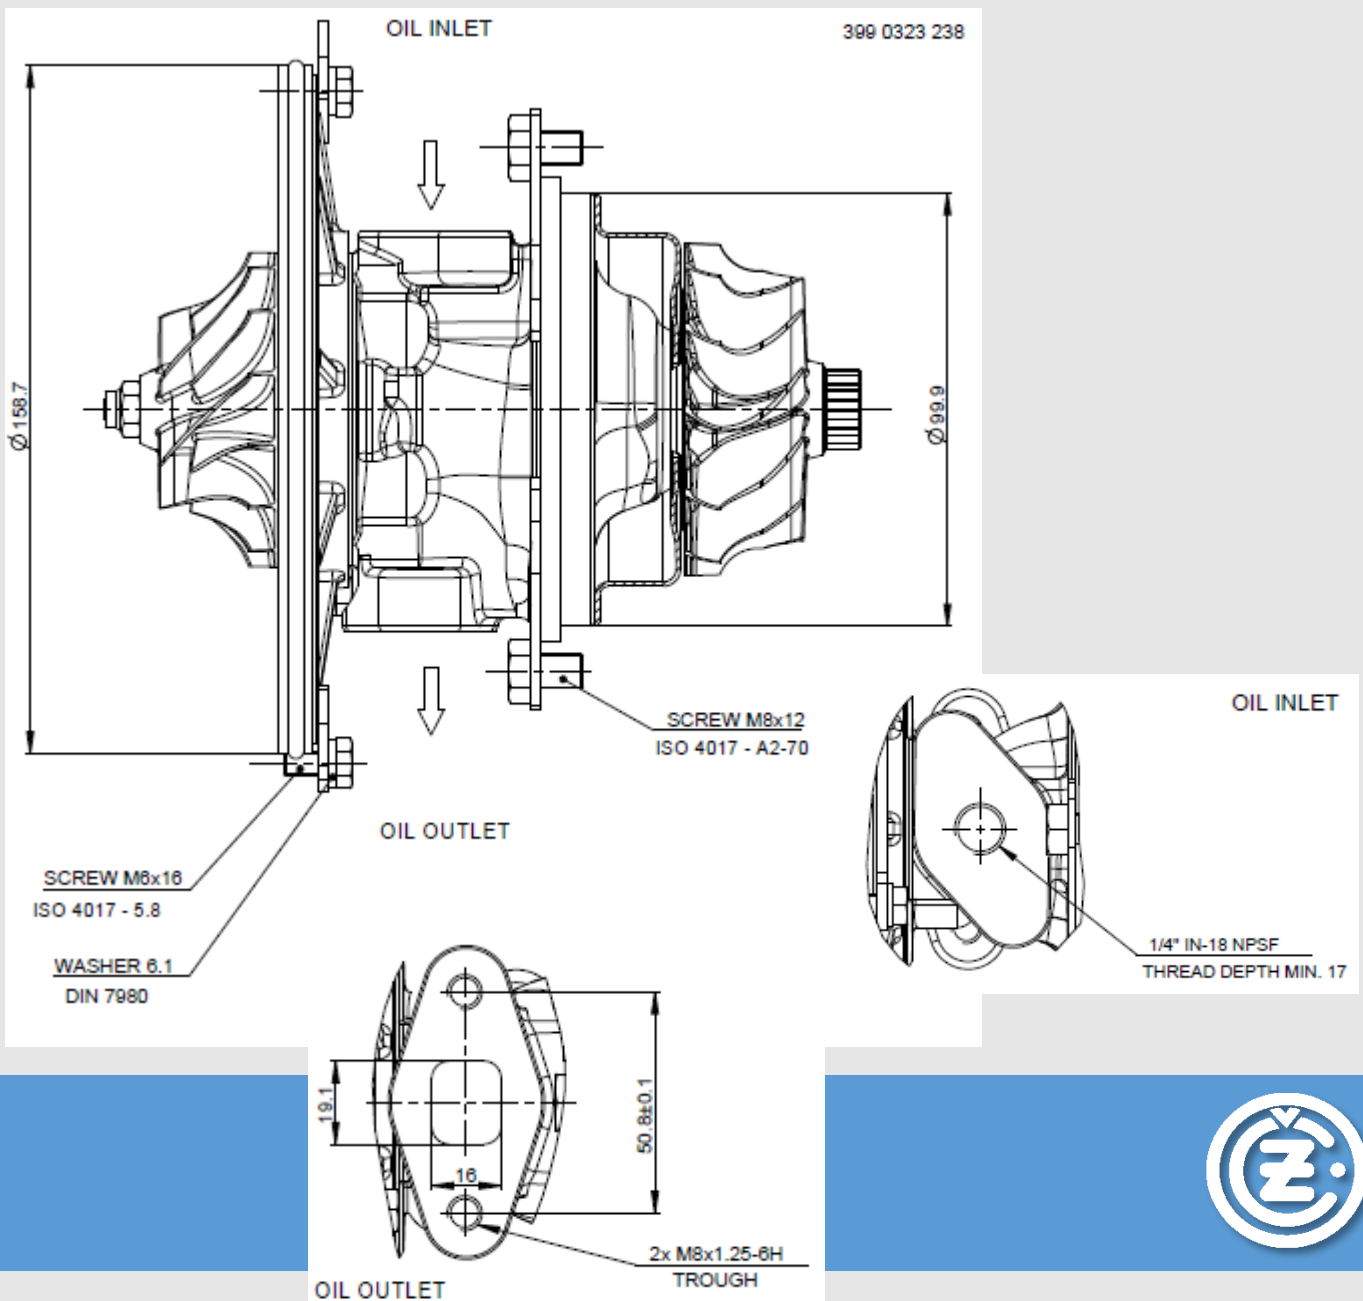

Turbo cartridge

CHRA323238

# OEM Turbo	# CZ Turbo	Engine Model	Aerodynamic specification	Start of production	Emission standard
RE528773	C23-238-02	4045	7664GCSD/13.213 SD	2006-2012	Tier 3
RE550938	C23-238-02	4045	7664GCSD/13.213 SD	2012	Tier 3
RE531956	C23-238-03	4045	7664GCSD/13.213 SD	2006-2012	Tier 3
RE550940	C23-238-03	4045	7664GCSD/13.213 SD	2012	Tier 3