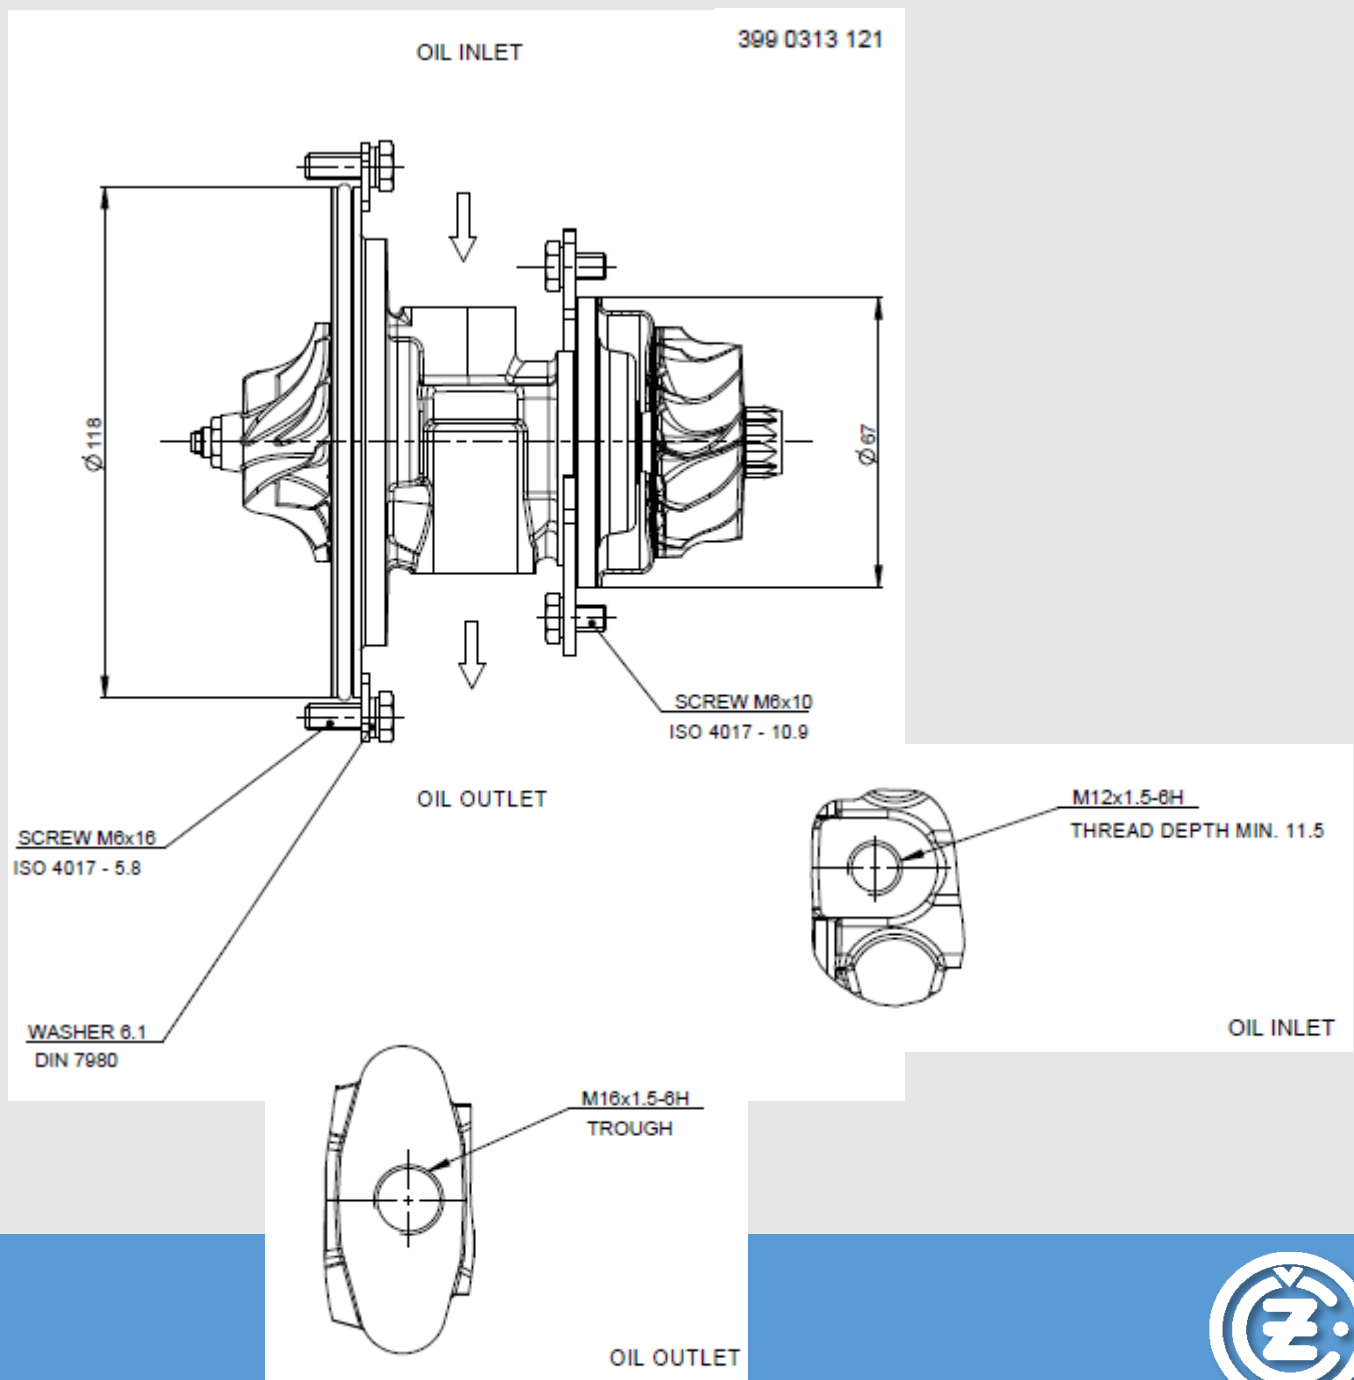

AGCO Sisu Power

Turbo cartridge

CHRA313121

# OEM Turbo	# CZ Turbo	Engine Model	Aerodynamic specification	Start of production	Emission standard
837073280	C13-121-02	33CTA	1360AS/4.11	2009	Tier 3