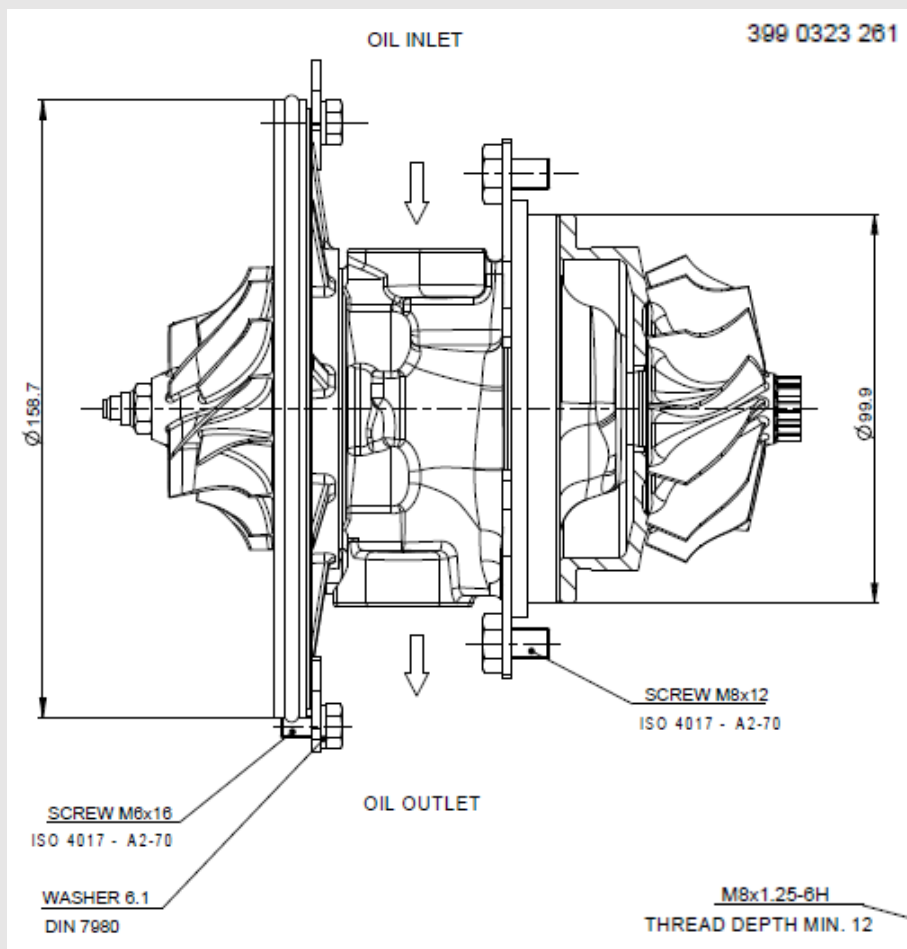

AGCO Sisu Power

Turbo cartridge

CHRA323261

# OEM Turbo	# CZ Turbo	Engine Model	Aerodynamic specification	Start of production	Emission standard
836873412	C23-261-01	66CTA 4V	7767WBS0/13.213X	2008	Tier 3