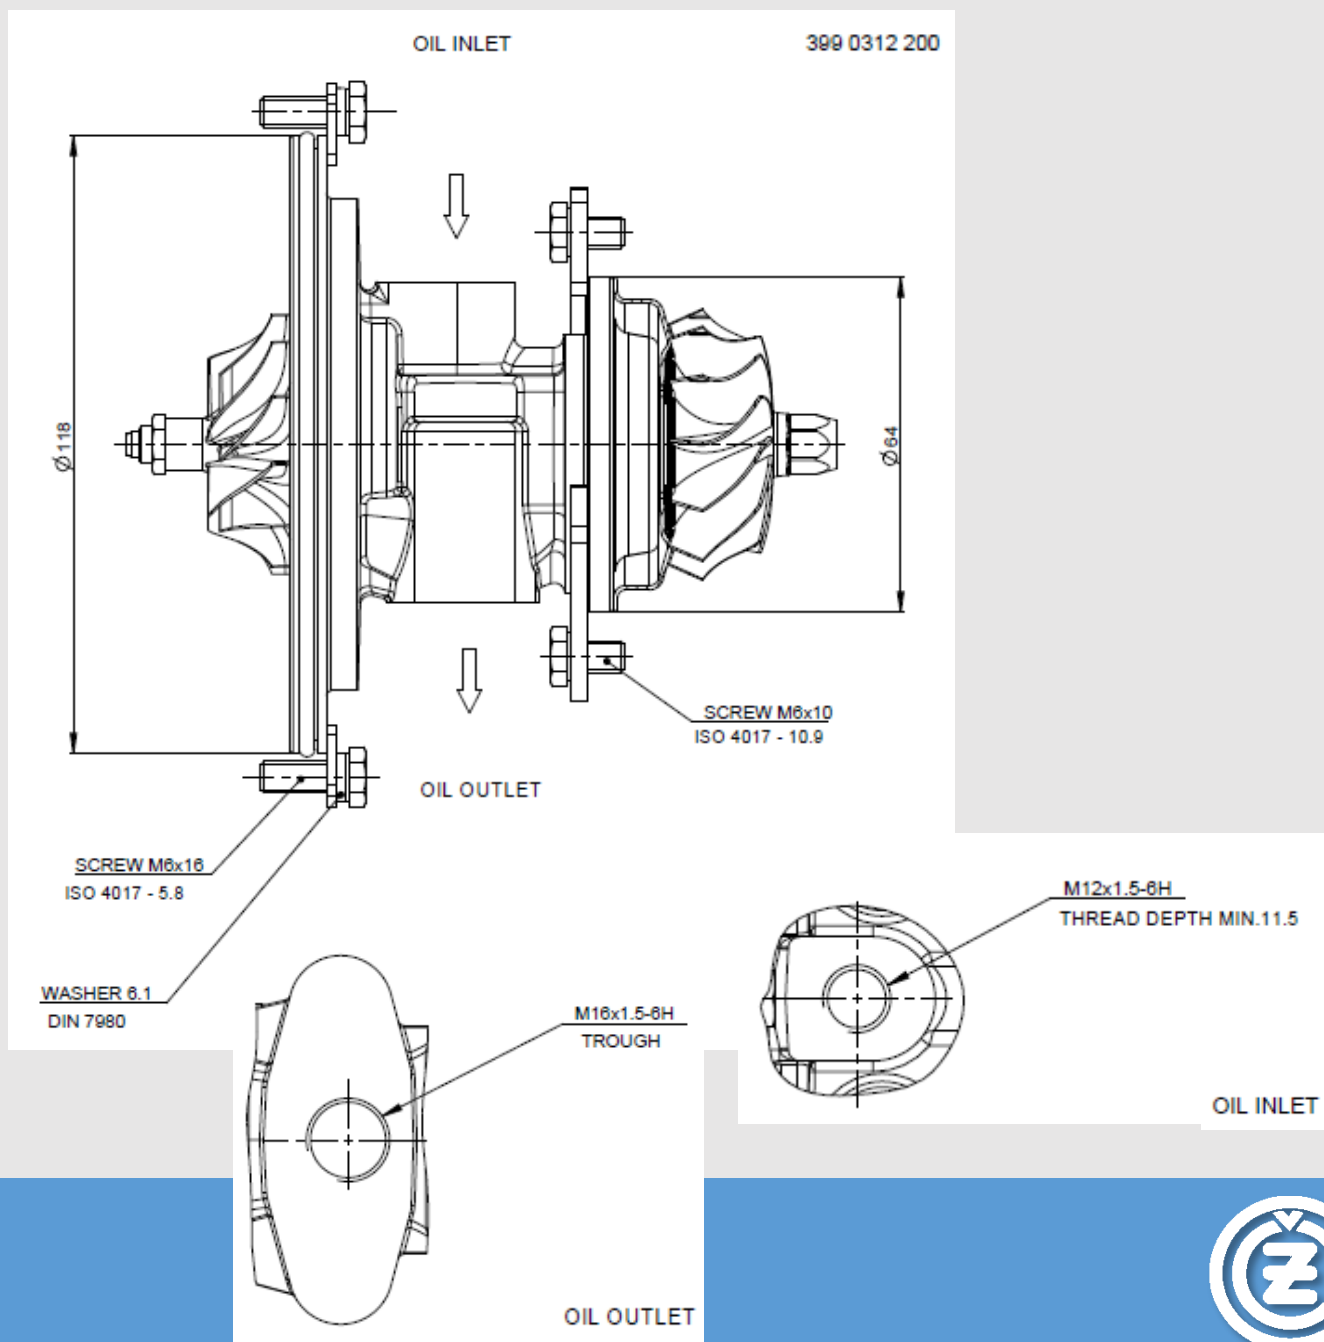

# OEM Turbo	# CZ Turbo	Engine Model	Aerodynamic specification	Start of production	Emission standard
837074744	C12-210-03	33 CWA 4V	5758AS/3.31X	2013	iTier 4
837074318	C12-200-03	33 CWA 4V	5758AS/3.31X	2013	iTier 4