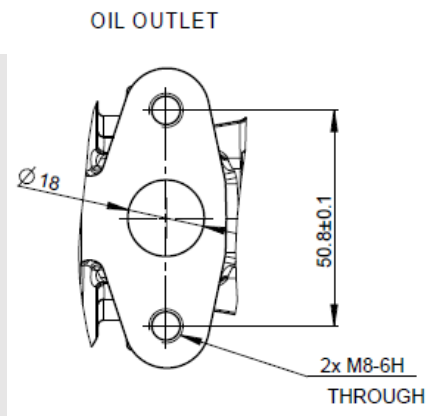

399 0315 002