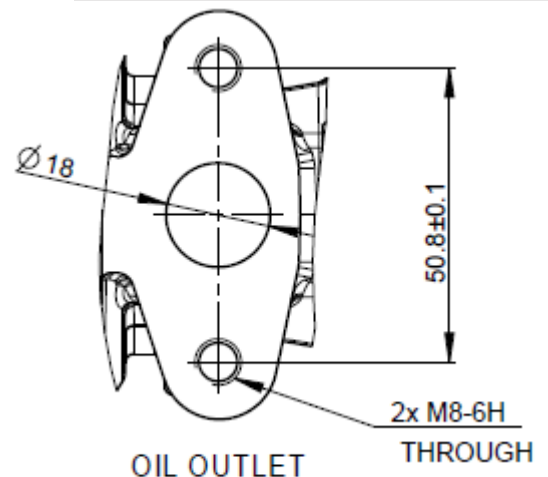

399 0315 014