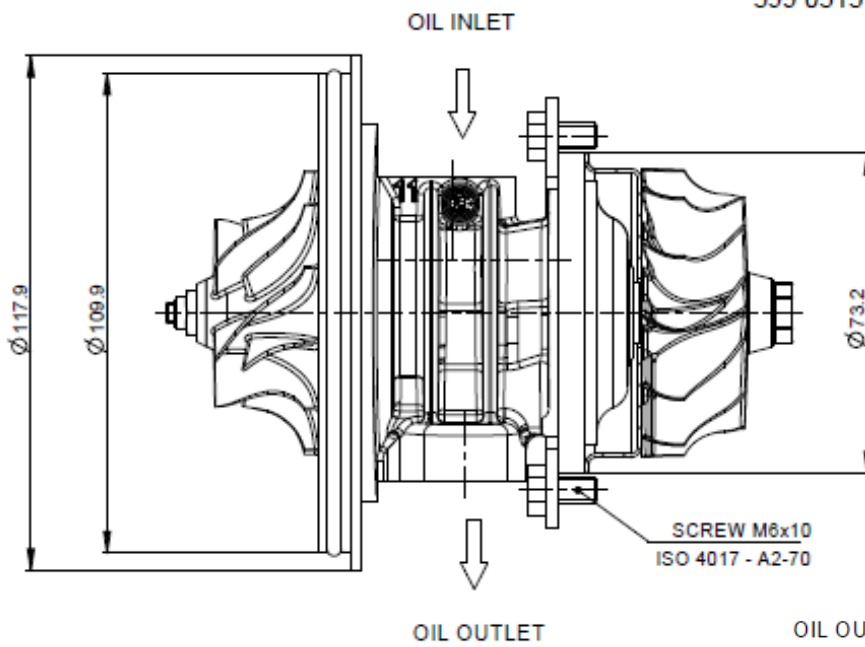

399 0315 002