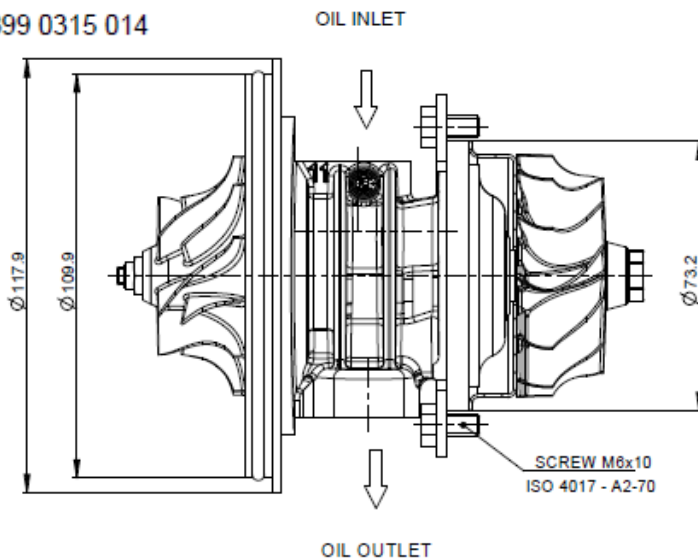

399 0315 014