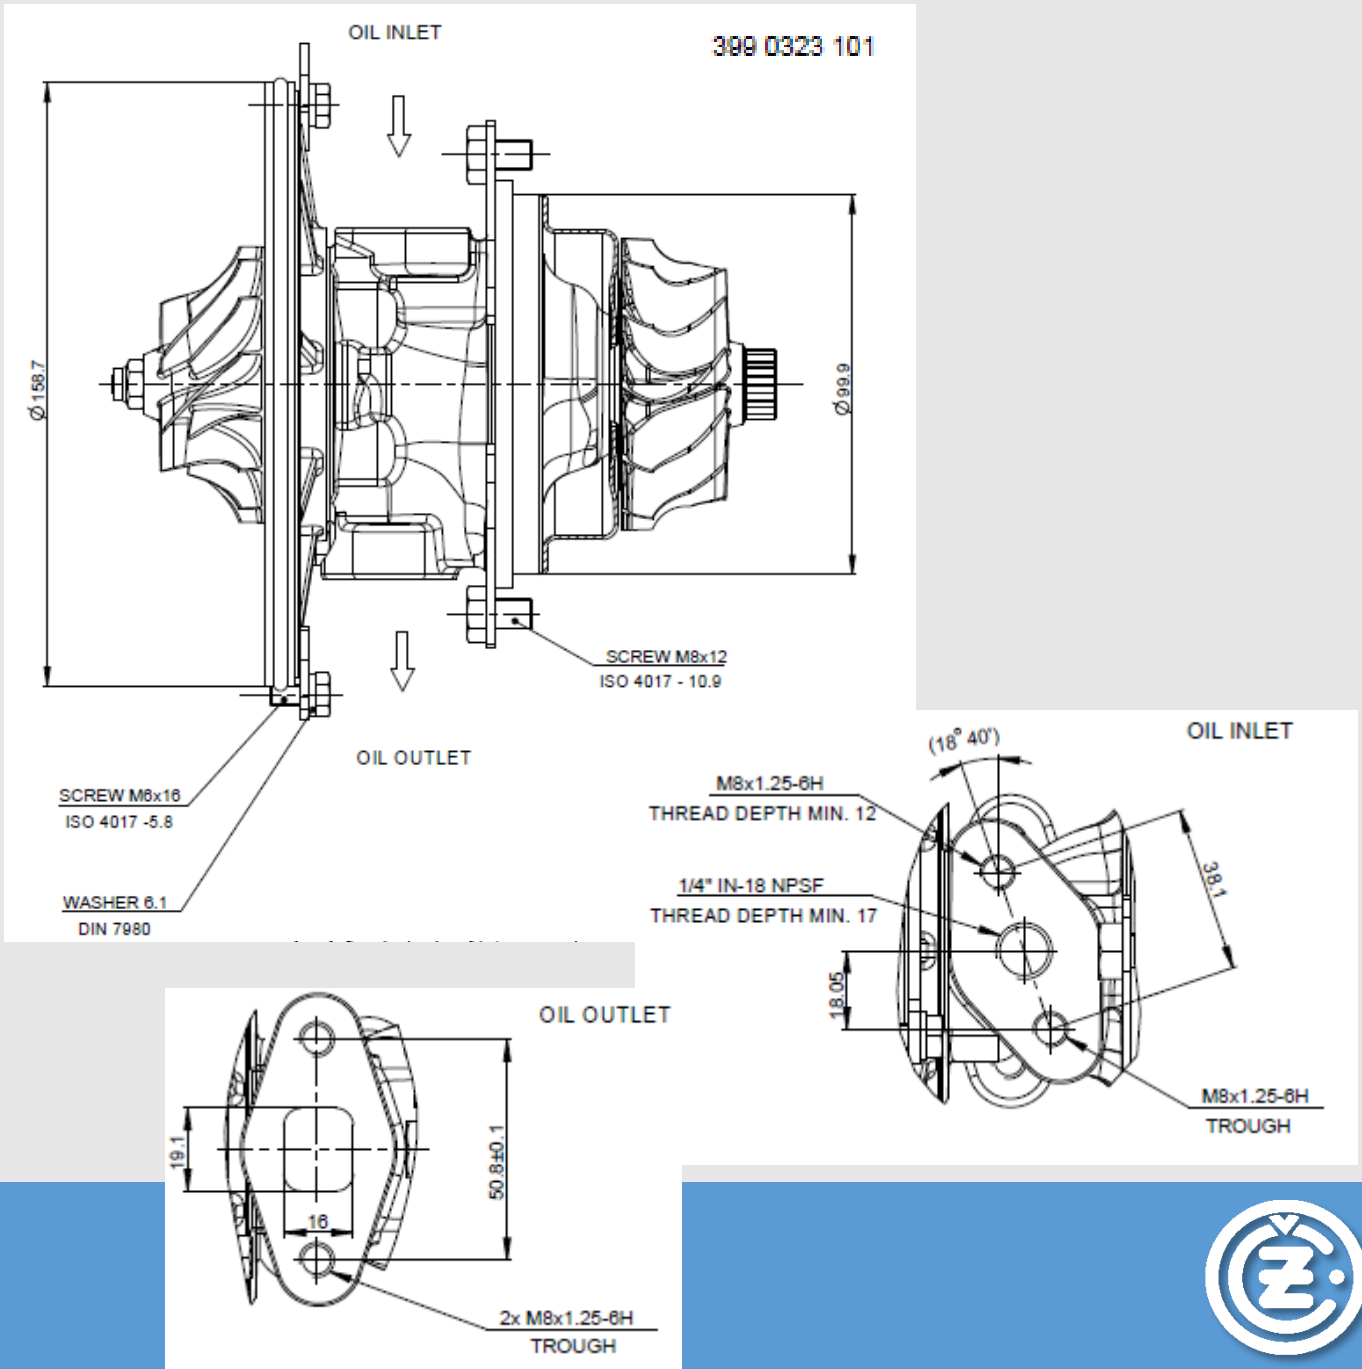

Turbo cartridge

CHRA323101

# OEM Turbo	# CZ Turbo	Engine Model	Aerodynamic specification	Start of production	Emission standard
RE503660	K27-101-01	6068	3064G/14.25 D	2000	Tier 1
RE509058	K27-101-02	6068	3064G/14.25 D	2001	Tier 1