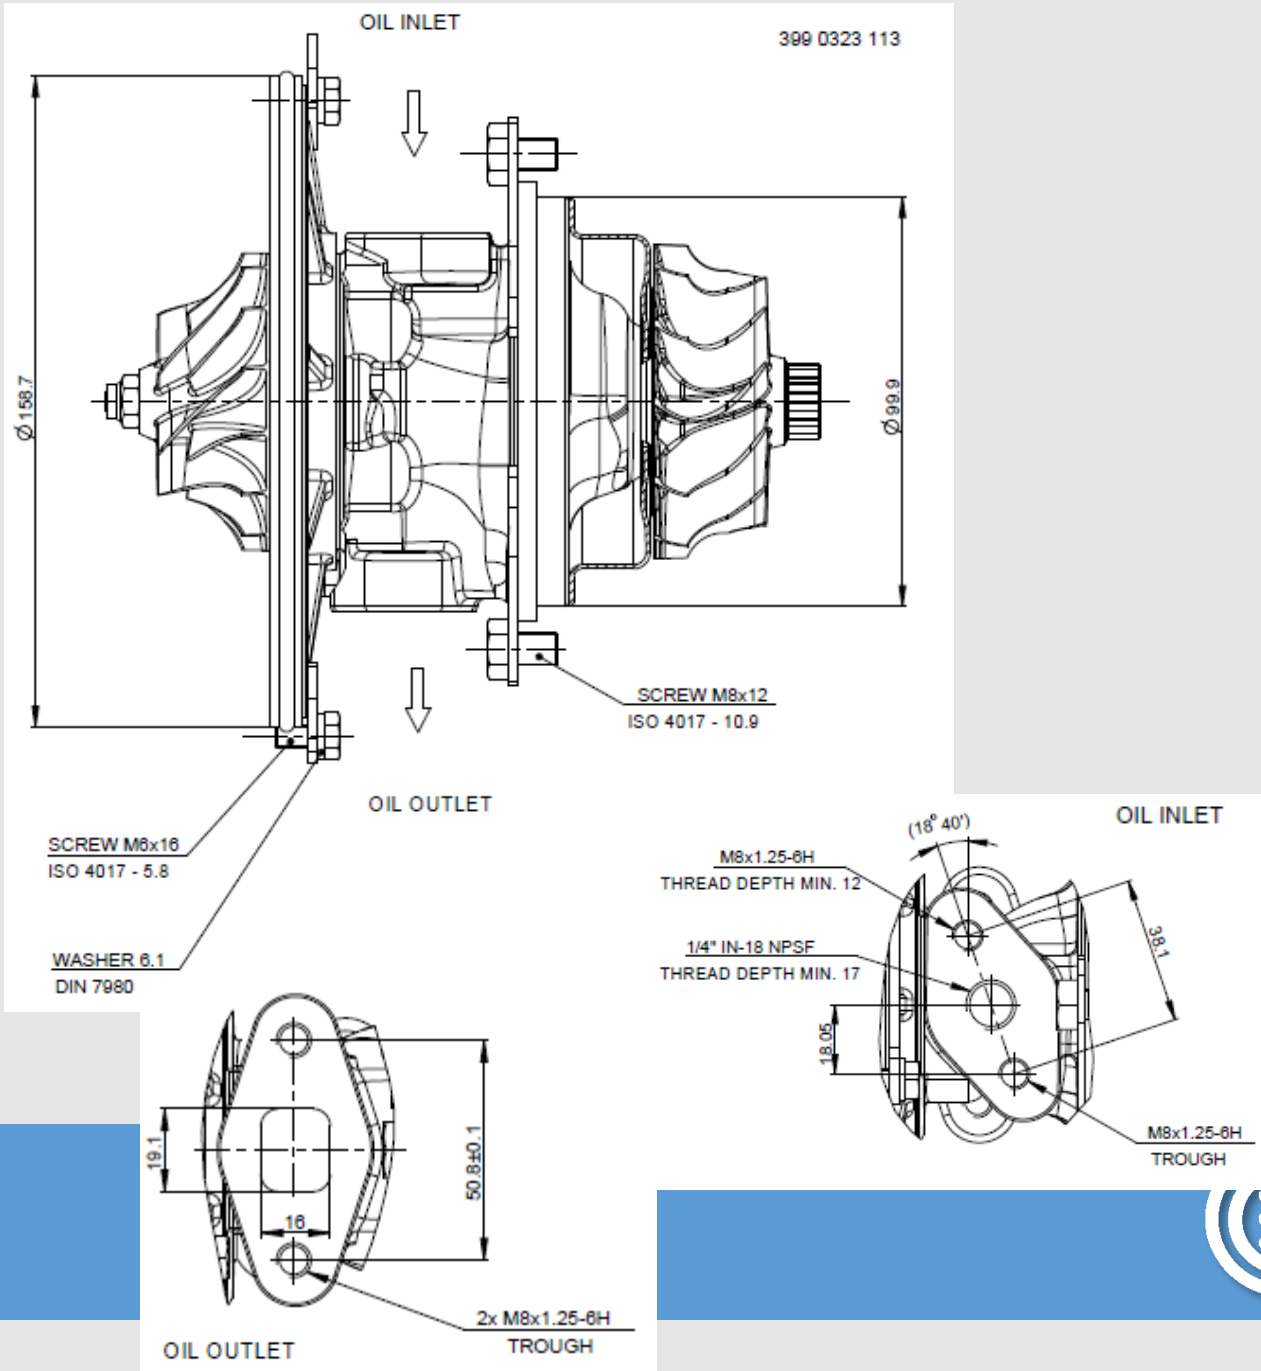

Turbo cartridge

CHRA323113

# OEM Turbo	# CZ Turbo	Engine Model	Aerodynamic specification	Start of production	Emission standard
RE509384	K27-113-02	6068	3070G/17.21 SD	2001	Tier 1
RE509385	K27-113-03	6068	3070G/17.21 SD	2001	Tier 1
RE510016	K27-113-04	6068	3070G/17.21 SD	2002	Tier 1