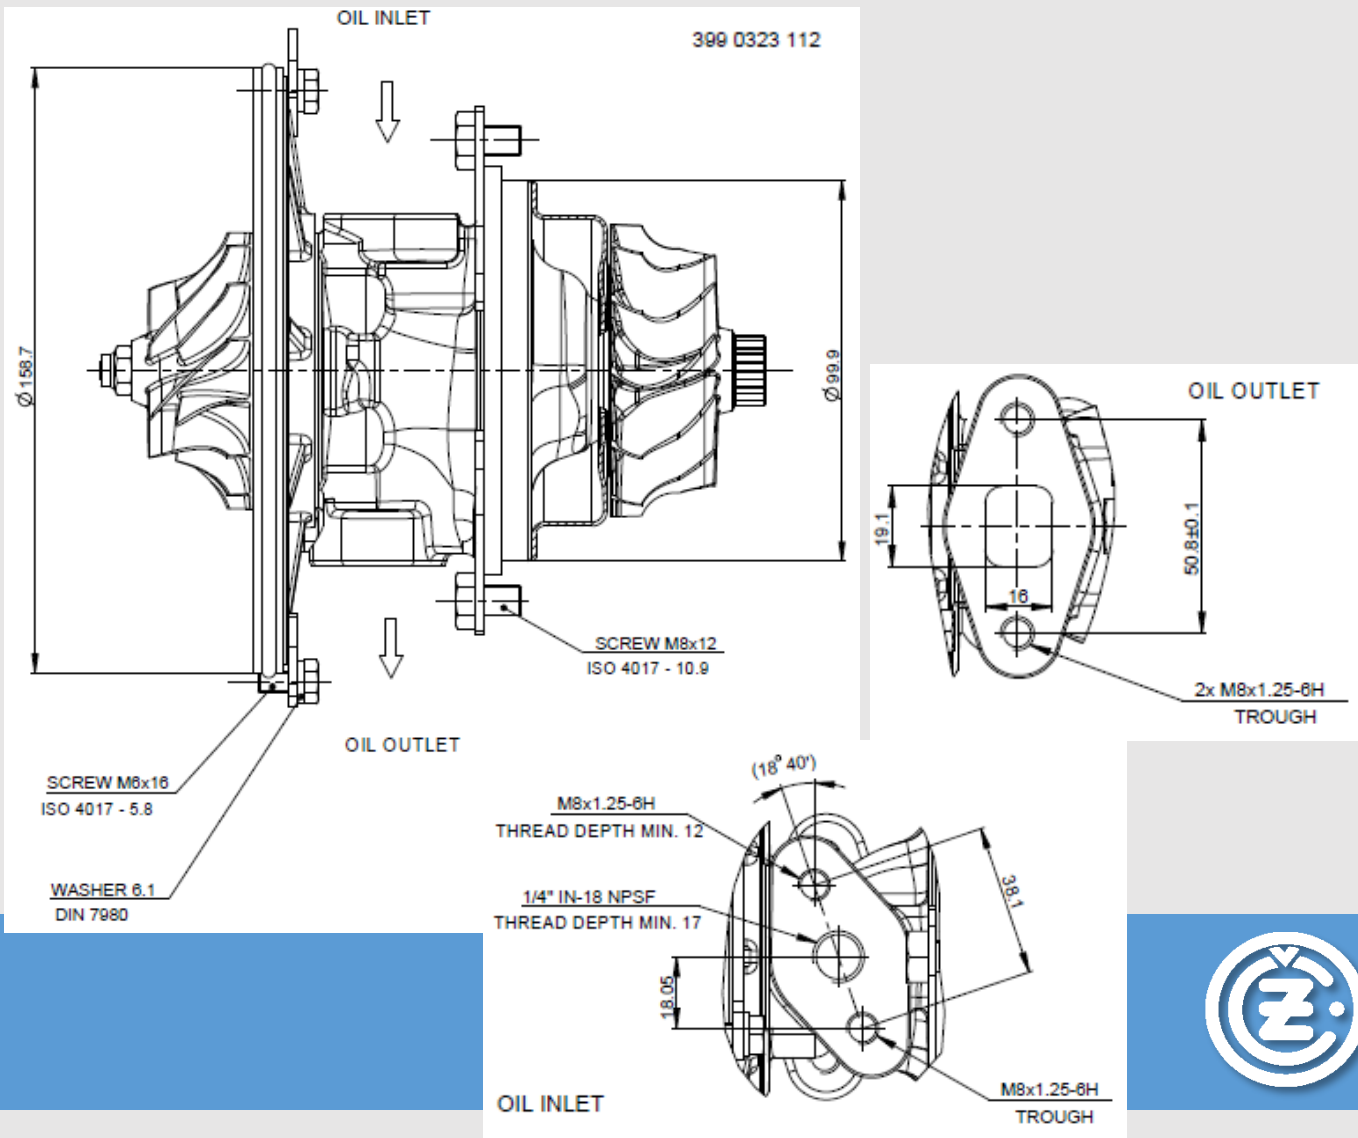

Turbo cartridge

CHRA323112

# OEM Turbo	# CZ Turbo	Engine Model	Aerodynamic specification	Start of production	Emission standard
RE508876	K27-112-02	4045	3060G/9.11 SD	2001	Tier 1
RE508877	K27-112-03	4045	3060G/9.11 SD	2001	Tier 1
RE518958	K27-112-04	4045	3060G/9.11 SD	2002	Tier 1
RE518821	K27-112-05	4045	3060G/9.11 SD	2002	Tier 2
RE526559	K27-112-06	4045	3060G/9.11 SD	2004	Tier 2
RE544314	K27-112-07	4045	3060G/9.11 SD	2009	Tier 2
RE517068	K27-117-01	4045	3060G/9.11 SD	2002	Tier 2