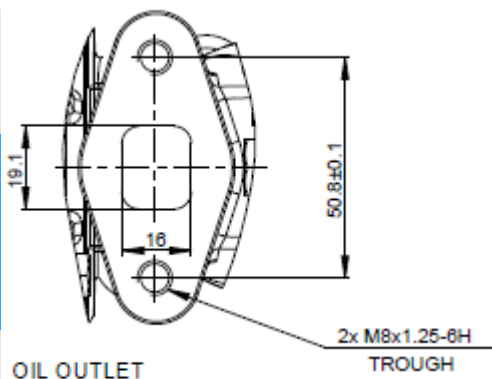

Turbo cartridge

CHRA323185

# OEM Turbo	# CZ Turbo	Engine Model	Aerodynamic specification	Start of production	Emission standard
RE527252	C23-185-02	4045	7657GCSD/9.14 D	2004	Tier 2
RE526874	C23-185-03	4045	7657GCSD/9.14 D	2004	Tier 2
RE528657	C23-185-04	4045	7657GCSD/9.14 D	2005	Tier 2
RE528992	C23-185-05	4045	7657GCSD/9.14 D	2005	Tier 2