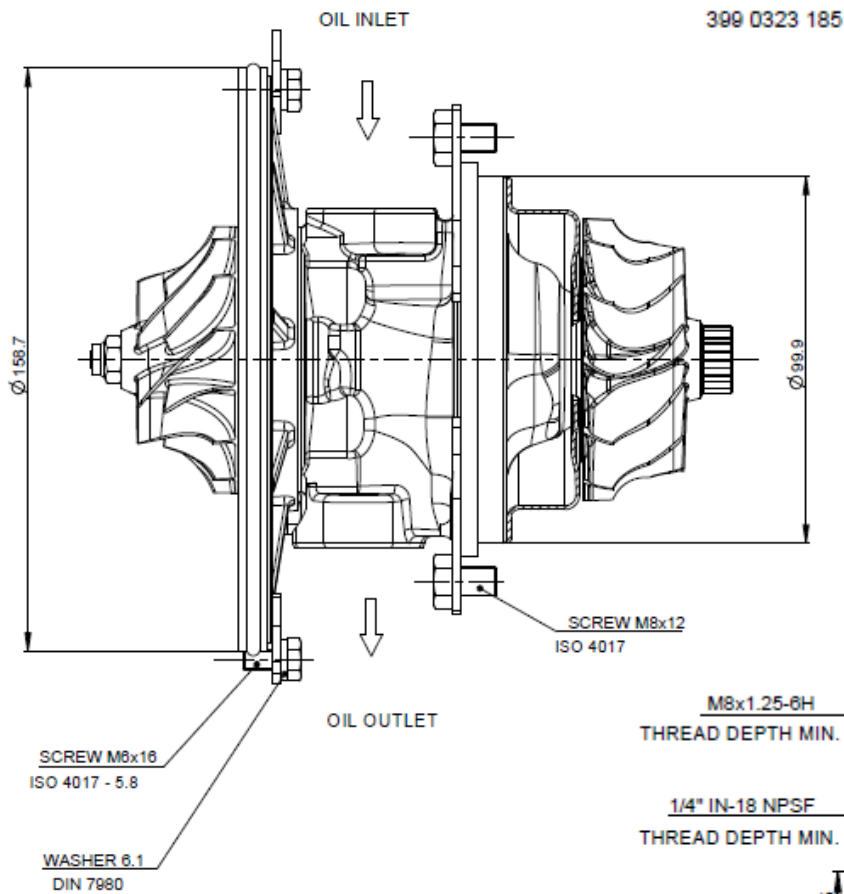

Turbo cartridge

CHRA323185

# OEM Turbo	# CZ Turbo	Engine Model	Aerodynamic specification	Start of production	Emission standard
RE527252	C23-185-02	4045	7657GCSD/9.14 D	2004	Tier 2
RE526874	C23-185-03	4045	7657GCSD/9.14 D	2004	Tier 2
RE528657	C23-185-04	4045	7657GCSD/9.14 D	2005	Tier 2
RE528992	C23-185-05	4045	7657GCSD/9.14 D	2005	Tier 2