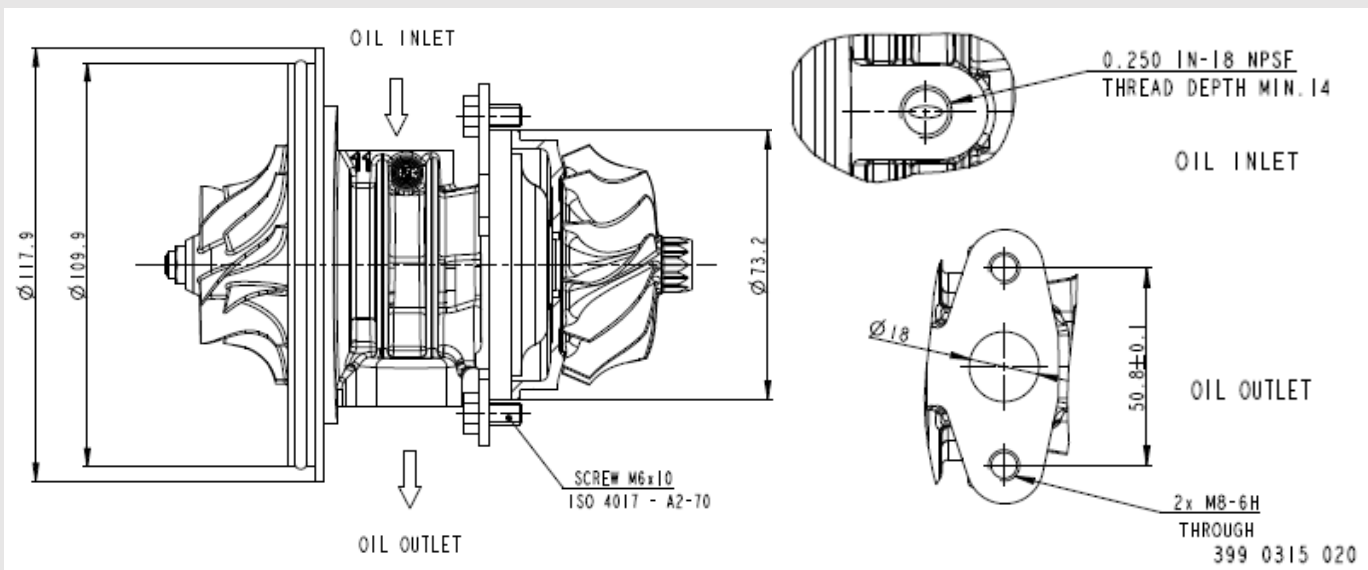

Turbo cartridge

CHRA315020

# OEM Turbo	# CZ Turbo	Engine Model	Aerodynamic specification	Start of production	Emission standard
RE540662	C15-020-02	4045	6665WBS3/10.21 XSD	2009	Tier 3
RE540548	C15-020-03	4045	6665WBS3/10.21 XSD	2009	Tier 3
RE544469	C15-020-04	4045	6665WBS3/10.21 XSD	2010	Tier 3
RE564494	C15-020-05	4045	6665WBS3/10.21 XSD	2013	Tier 3
RE567043	C15-020-06	4045	6665WBS3/10.21 XSD	2013	Tier 3
RE540663	C15-034-01	4045	6665WBS3/12.11 XSD	2009	Tier 3
RE540549	C15-034-02	4045	6665WBS3/12.11 XSD	2009	Tier 3
RE556695	C15-034-03	4045	6665WBS3/12.11 XSD	2013	Tier 3
RE564495	C15-034-04	4045	6665WBS3/12.11 XSD	2013	Tier 3
RE567044	C15-034-05	4045	6665WBS3/12.11 XSD	2013	Tier 3