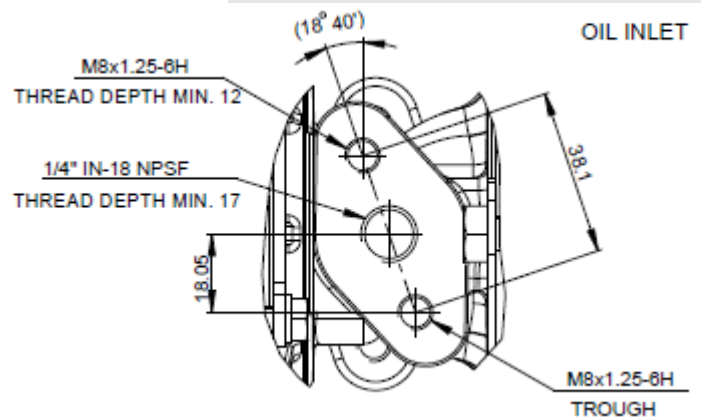

Turbo cartridge

CHRA323185

# OEM Turbo	# CZ Turbo	Engine Model	Aerodynamic specification	Start of production	Emission standard
RE527252	C23-185-02	4045	7657GCSD/9.14 D	2004	Tier 2
RE526874	C23-185-03	4045	7657GCSD/9.14 D	2004	Tier 2
RE528657	C23-185-04	4045	7657GCSD/9.14 D	2005	Tier 2
RE528992	C23-185-05	4045	7657GCSD/9.14 D	2005	Tier 2