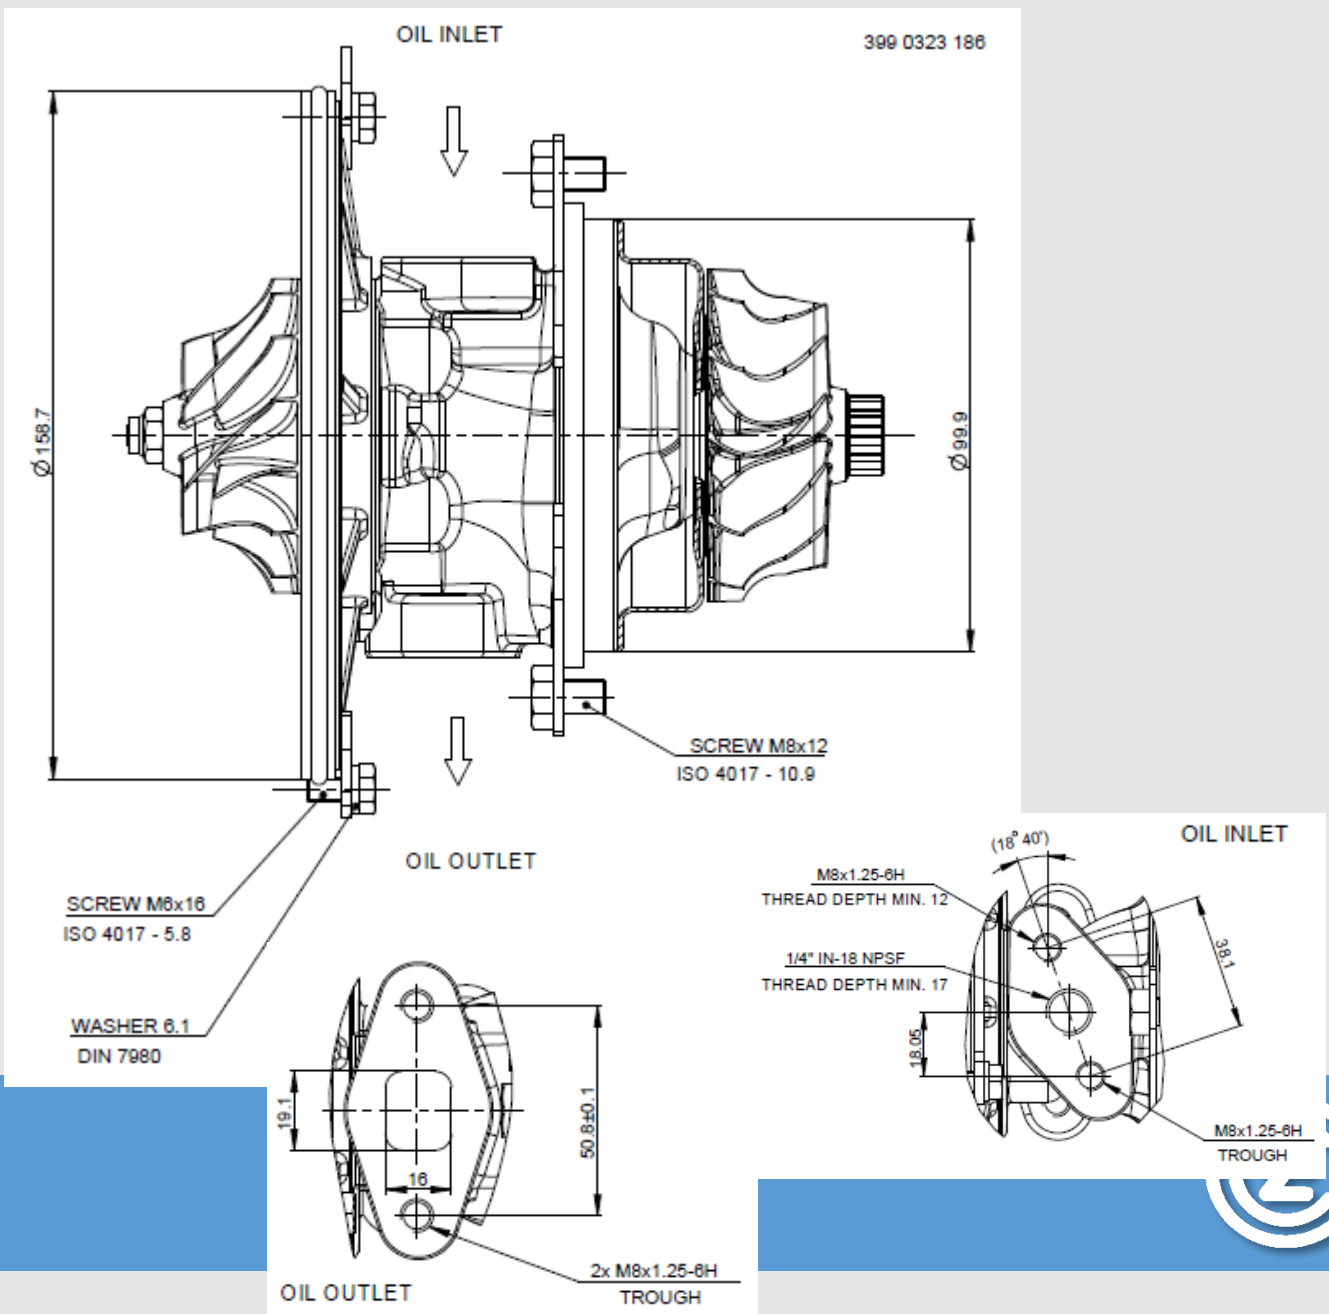

Turbo cartridge

CHRA323186

# OEM Turbo	# CZ Turbo	Engine Model	Aerodynamic specification	Start of production	Emission standard
RE526871	K27-186-02	4045	7657GCD/9.14 D	2004	Tier 2
RE526872	K27-186-03	4045	7657GCD/9.14 D	2004	Tier 2
RE526873	K27-186-04	4045	7657GCD/9.14 D	2004	Tier 2
RE527273	K27-186-05	4045	7657GCD/9.14 D	2004	Tier 2