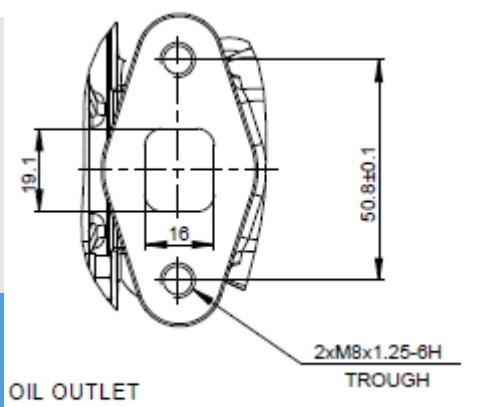

AGCO Sisu Power

Turbo cartridge

CHRA323261

# OEM Turbo	# CZ Turbo	Engine Model	Aerodynamic specification	Start of production	Emission standard
836873412	C23-261-01	66CTA 4V	7767WBS0/13.213X	2008	Tier 3