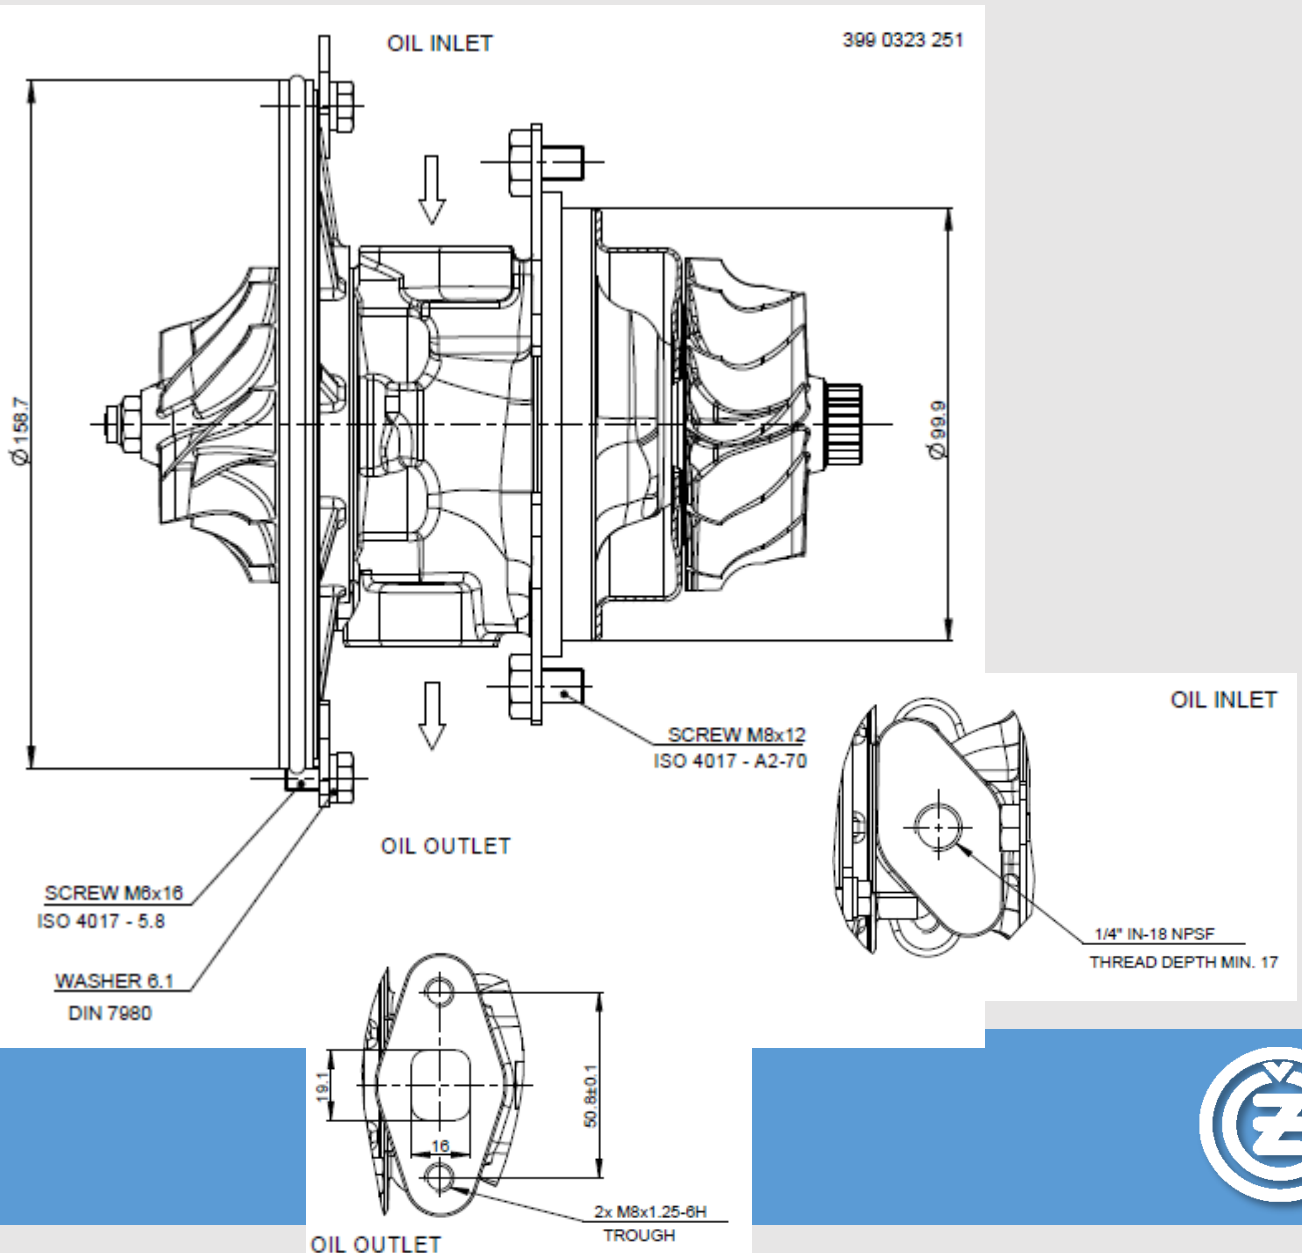

Turbo cartridge

CHRA323251

# OEM Turbo	# CZ Turbo	Engine Model	Aerodynamic specification	Start of production	Emission standard
RE531335	C23-241-01	6068	7767WAS3/13.213 SD	2006-2012	Tier 3
RE550932	C23-241-01	6068	7767WAS3/13.213 SD	2012	Tier 3
RE556694	C23-241-02	6068	7767WAS3/13.213 SD	2013	Tier 3
RE537054	C23-251-01	6068	7767WAS3/13.213 SD	2007-2012	Tier 3
RE550936	C23-251-01	6068	7767WAS3/13.213 SD	2012	Tier 3